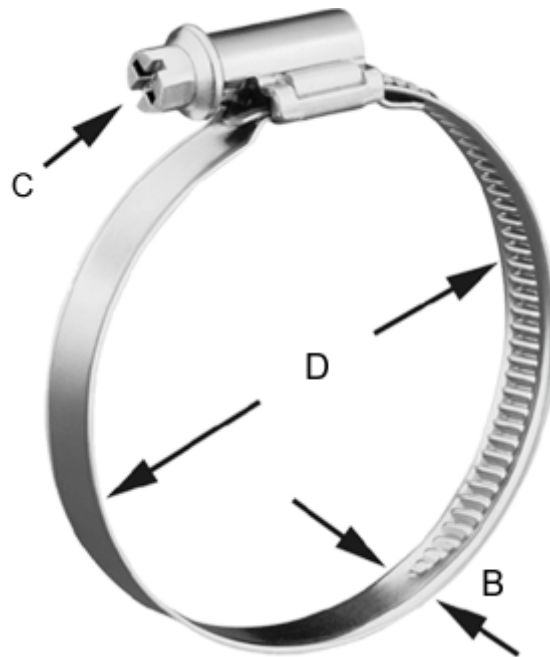

Article number: 021366703180
Description: Worm Drive Hose Clip
TORRO 170-190/12 C7 W3

Measures

C (screw type)	= C7 - 7mm
Diameter D	= 170-190
Width B	= 12.0